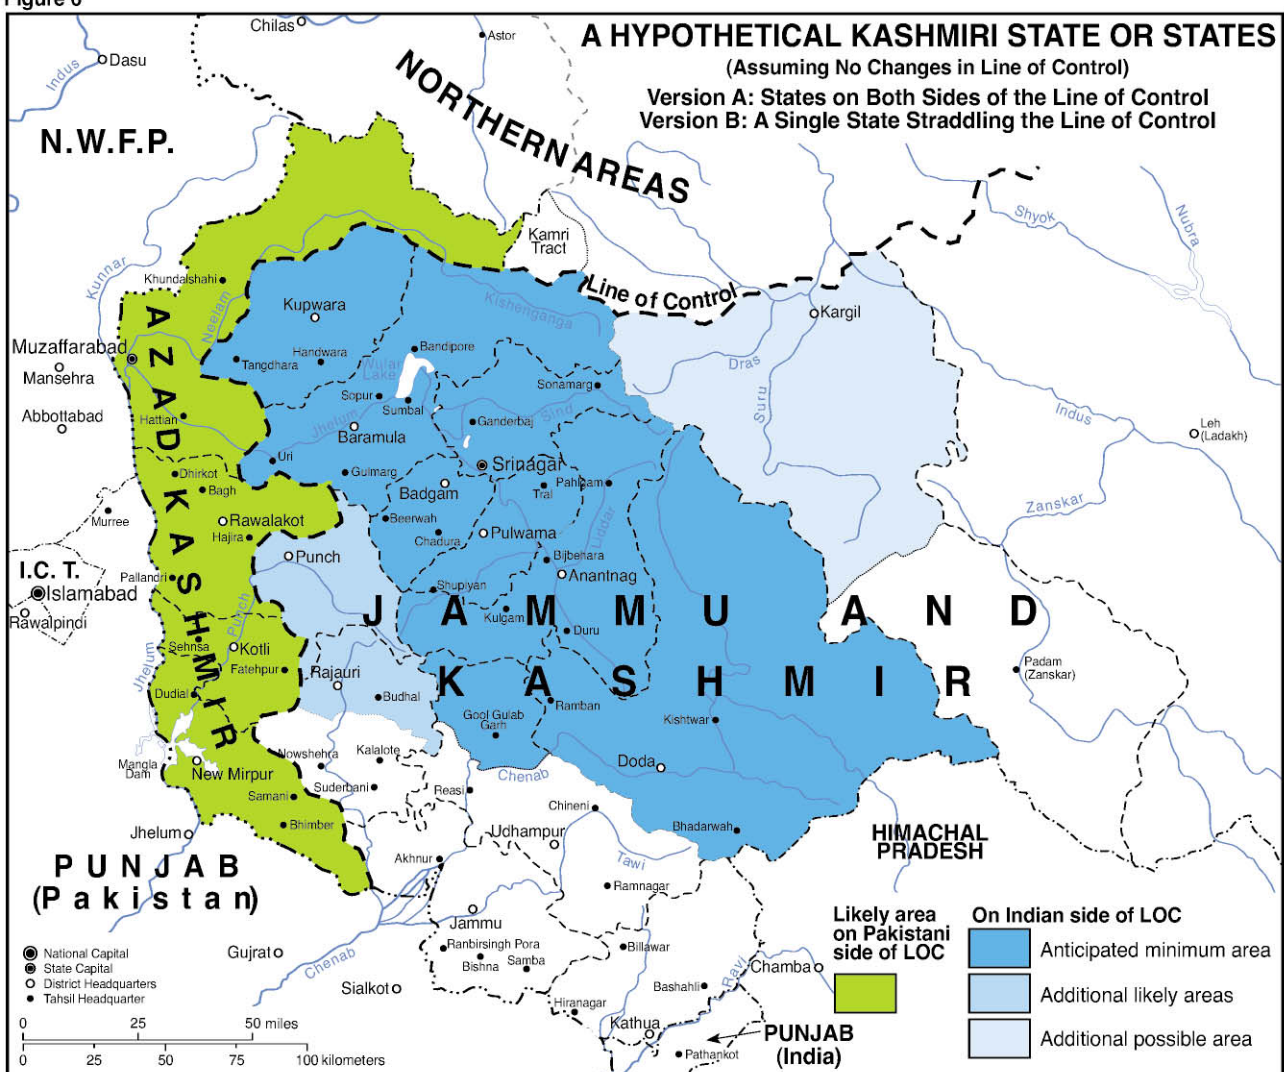

Figure 6

A HYPOTHETICAL KASHMIRI STATE OR STATES

(Assuming No Changes in Line of Control)

Version A: States on Both Sides of the Line of Control

Version B: A Single State Straddling the Line of Control

N.W.F.P.

NORTHERN AREAS

Line of Control

Muzaffarabad

Mansehra

Abbottabad

I.C.T.

Islamabad

Rawalpindi

PUNJAB (Pakistan)

JAMMU AND KASHMIR

HIMACHAL PRADESH

● National Capital

● State Capital

○ District Headquarters

● Tahsil Headquarter

0 25 50 75 100 kilometers

0 25 50 miles

Likely area on Pakistani side of LOC

On Indian side of LOC

Anticipated minimum area

Additional likely areas

Additional possible area

PUNJAB (India)